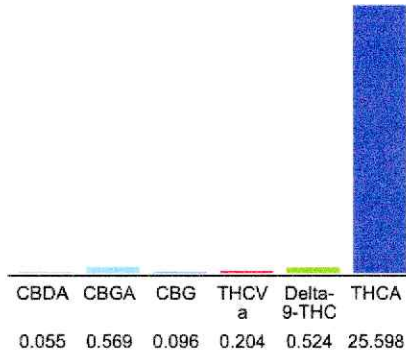

Manufactured by
Veteran Grown LLC
1527 Wilma Rudolph Blvd
Clarksville, TN 37040
931.444.1999

Sample 616-071824-358

Fuelato

Batch/Lot # FL46991

Sample Submitted: 07-18-2024; Report Date: 07-24-2024

Fuelato

Plant Material: Hemp Flower

Batch/Lot # FL46991

Chromatogram

Cannabinoid Profile

Cannabinoid Profile by HPLC

0.52%
Delta-9-THC

0.00%
CBD

27.05%
Total Cannabinoids

Cannabinoid	% wt	mg/g
CBDA	0.055	0.55
CBGA	0.569	5.69
CBG	0.096	0.96
THCVa	0.204	2.04
Delta-9-THC	0.524	5.24
THCA	25.6	255.98
Total Cannabinoids	27.05	270.5
Calculated Total THC	22.97	229.73
Calculated CBD Yield	0.05	0.48

Calculated Total THC = Delta-9-THC + 0.877 * THCA
Calculated Maximum CBD Yield = CBD + 0.877 * CBDA

Marin Analytics, LLC
250 Bel Marin Keys Blvd, Suite D4
Novato, CA 94949
833-321-TEST / info@marinanalytics.com