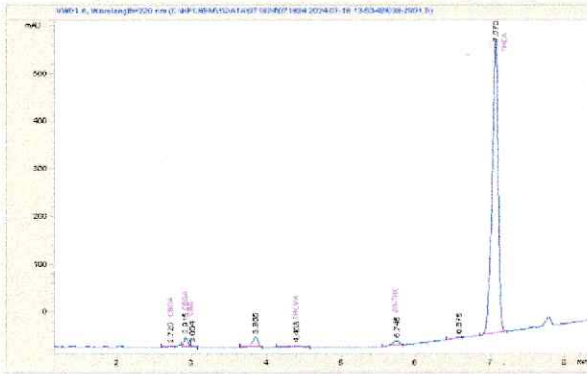

Manufactured by
Veteran Grown LLC
1527 Wilma Rudolph Blvd
Clarksville, TN 37040
931.444.1999

Sample 616-071824-358

Fuelato

Batch/Lot # FL46991

Sample Submitted: 07-18-2024; Report Date: 07-24-2024

Fuelato

Plant Material: Hemp Flower

Batch/Lot # FL46991

Chromatogram

Cannabinoid Profile

Cannabinoid Profile by HPLC

0.52%
Delta-9-THC

0.00%
CBD

27.05%
Total Cannabinoids

Cannabinoid	% wt	mg/g
CBDA	0.055	0.55
CBGA	0.569	5.69
CBG	0.096	0.96
THCVa	0.204	2.04
Delta-9-THC	0.524	5.24
THCA	25.6	255.98
Total Cannabinoids	27.05	270.5
Calculated Total THC	22.97	229.73
Calculated CBD Yield	0.05	0.48